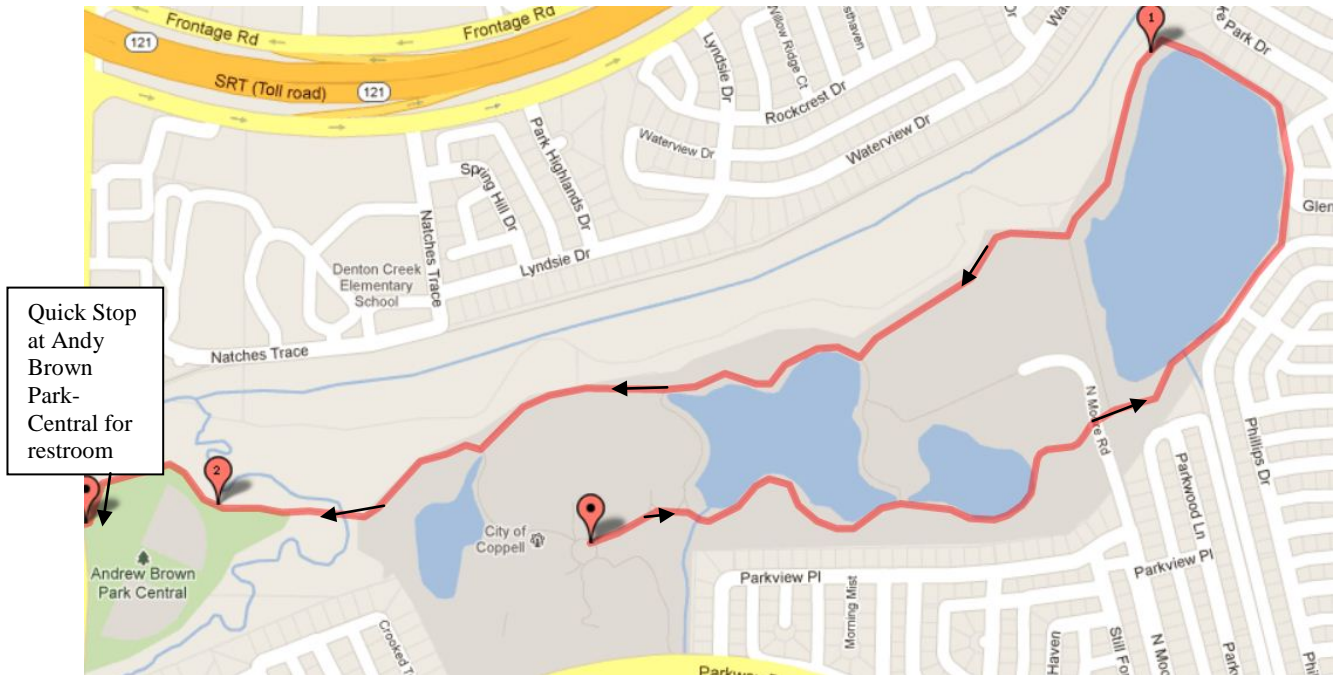

5-mile-walk-in-the-park

Andy Brown Park-East
(Meet at the Pavilion)
260 East Parkway Blvd.
Coppell, TX 75019

2.16ish Miles (Restroom quick break at Andy Brown Park-Central)

2.73ish Miles