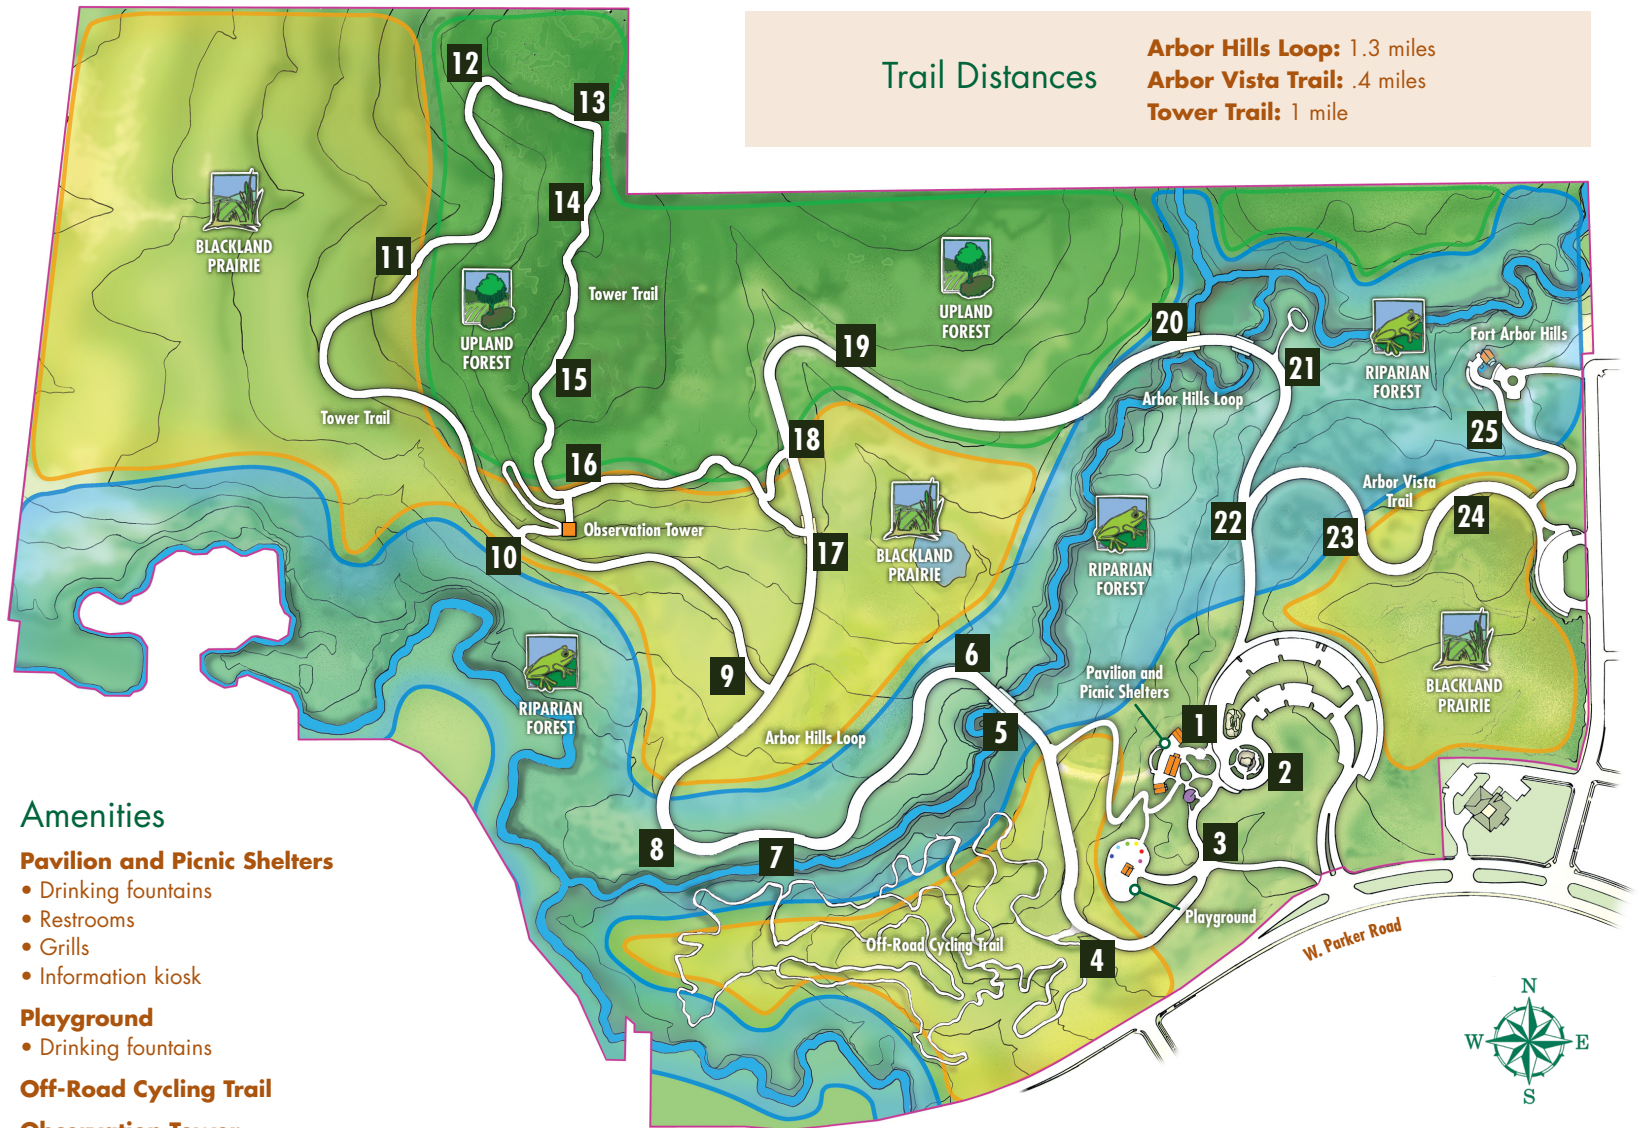

# Arbor Hills Nature Preserve Interpretive Trail Map

Refer to Trail Guide text for marker descriptions

**ARBOR HILLS NATURE PRESERVE**  
*city of plano*